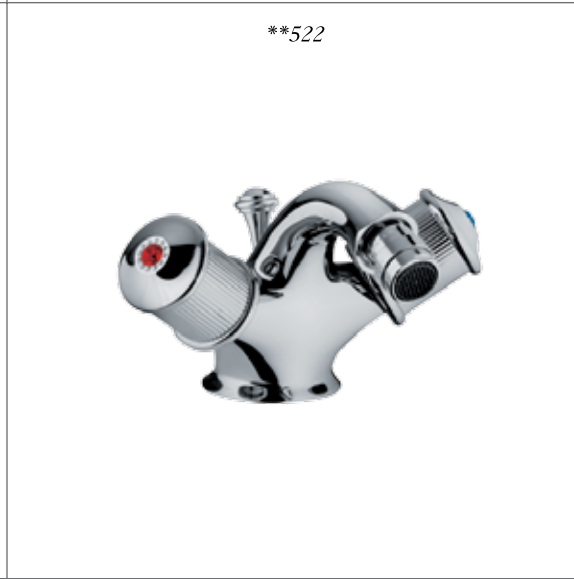

*RADIANT-02****

*RIVOLI-05****

*COCÒ-16****

*OXFORD LUX-19***
MILLE NUIJS-22****

*ZENITH-23****

*** - Select suitable mixers from page nos. 52, 53 and 54.

****501**
Three holes basin mixer with 1.1/4" pop-up waste