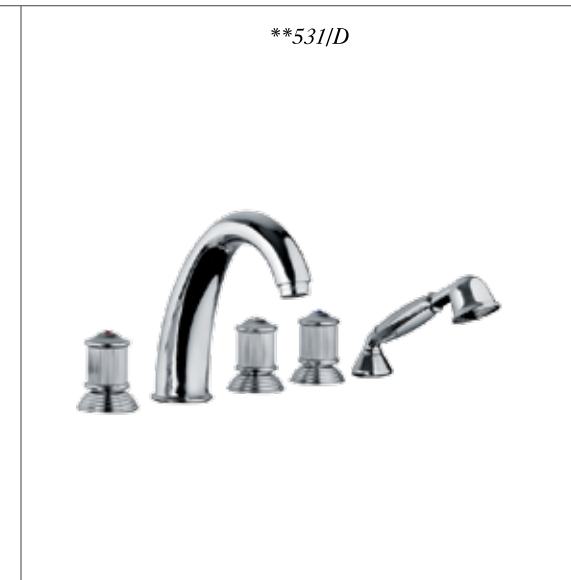

*RADIANT-02****

*RIVOLI-05****

*COCÒ-16****

*OXFORD LUX-19***
MILLE NUIJS-22****

*ZENITH-23****

*** - Select suitable mixers from page nos. 52, 53 and 54.

****501**
Three holes basin mixer with 1.1/4" pop-up waste