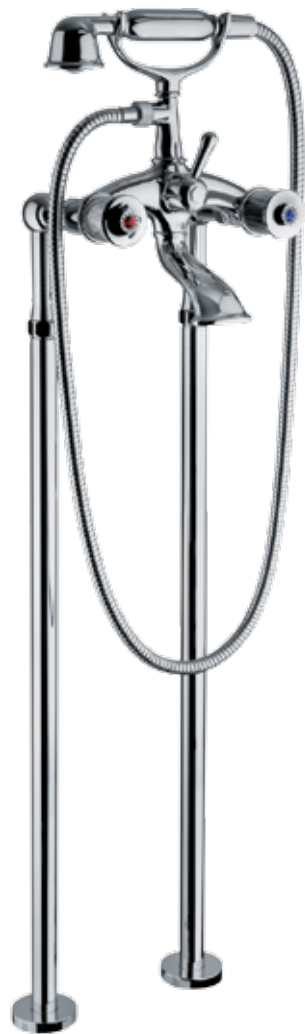

****526**
External bath and shower mixer with shower set

****527**
External bath and shower mixer on pillar connection with shower set

****531/D**
Five holes deck bath and shower mixer

****500/**498**
1/2" built-in tap
3/4" built-in tap

****544**
1/2" built-in shower thermostatic mixer

****525/5**
5 ways diverter (2 in - 3 out)

****525**
4 ways diverter (2 in - 2 out)

****523**
External shower mixer

** - Select suitable designs from page nos. 50 and 51.

**528

****528**
*External bath and shower mixer
to the floor with shower set*

**537/D

****537/D**
*External shower mixer with tube, shower head
and shower set duplex*

**530/D

****530/D**
*Built-in bath and shower mixer
with duplex shower set*